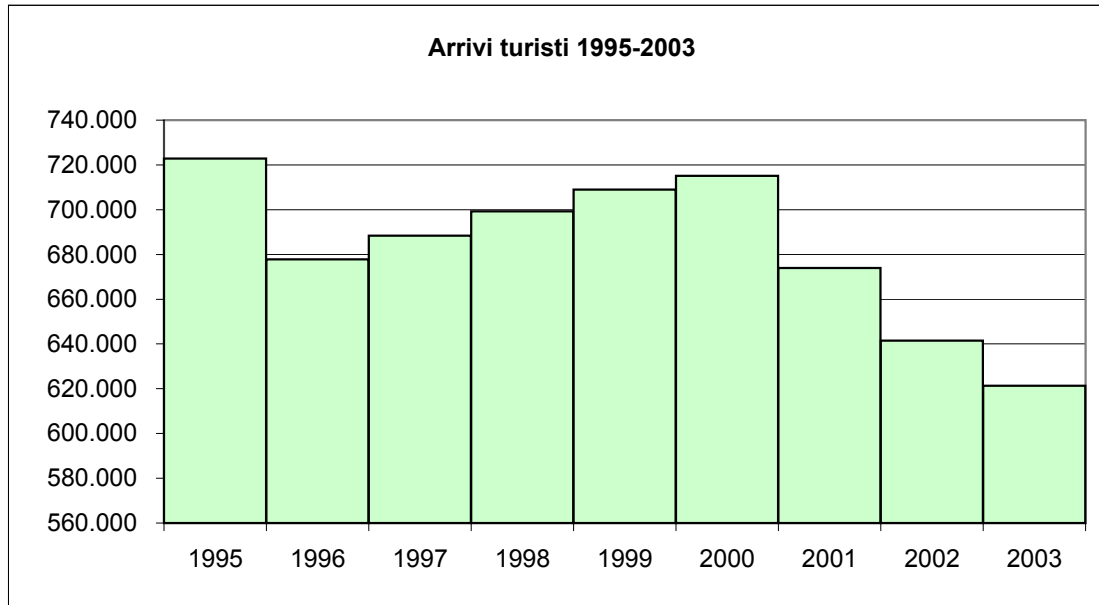

ARRIVI

Stranieri/Italiani

	GEN	FEB	MAR	APR	MAG	GIU	LUG	AGO	SET	OTT	NOV	DIC	TOTALI
1995	45.780	41.603	51.690	116.514	84.883	113.981	132.390	135.054	85.320	45.330	17.580	38.593	908.718
1996	37.314	42.244	54.728	105.823	81.619	132.297	115.338	141.958	82.905	40.760	17.703	33.498	886.187
1997	32.634	44.959	90.194	88.748	103.012	113.824	118.441	149.262	93.040	42.129	16.423	35.499	928.165
1998	39.812	47.069	58.327	105.909	101.471	126.879	122.684	148.741	92.253	42.462	15.453	38.282	939.342
1999	38.084	42.731	62.622	100.822	110.025	125.118	131.614	138.296	88.580	43.590	14.943	32.375	928.800
2000	40.125	43.846	57.161	106.869	89.690	127.746	130.266	130.958	100.911	40.929	13.089	33.543	915.133
2001	31.370	42.949	54.801	112.271	88.932	137.297	118.116	131.504	93.211	43.034	18.576	33.994	906.055
2002	33.512	45.539	83.833	88.991	88.461	125.729	111.682	131.995	86.490	47.498	18.096	29.050	890.876
2003	34.249	39.936	64.221	101.138	105.406	125.324	107.292	127.152	82.866	38.609	13.435	29.607	869.235