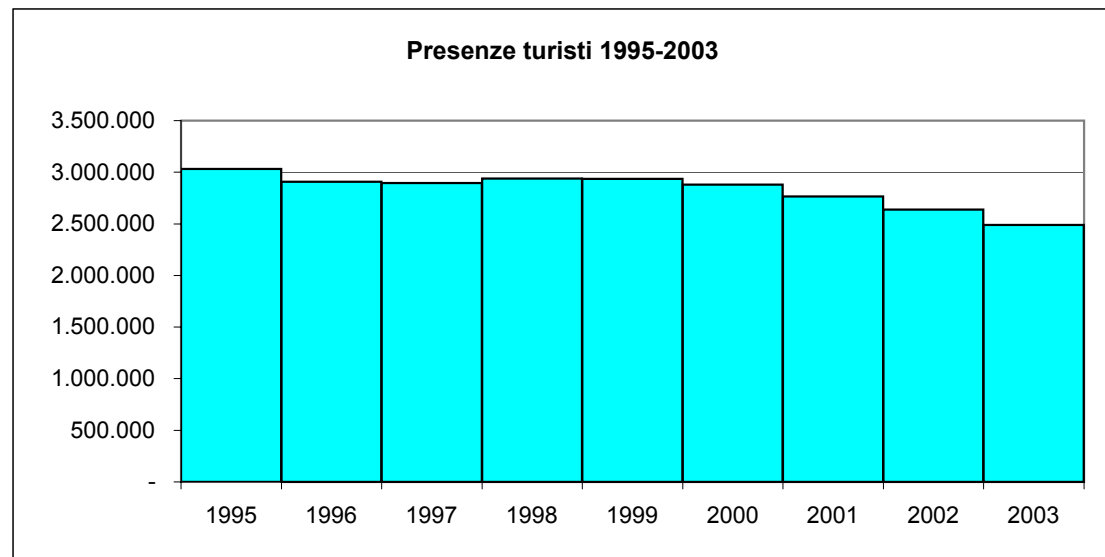

ARRIVI

Stranieri/Italiani

	GEN	FEB	MAR	APR	MAG	GIU	LUG	AGO	SET	OTT	NOV	DIC	TOTALI
1995	45.780	41.603	51.690	116.514	84.883	113.981	132.390	135.054	85.320	45.330	17.580	38.593	908.718
1996	37.314	42.244	54.728	105.823	81.619	132.297	115.338	141.958	82.905	40.760	17.703	33.498	886.187
1997	32.634	44.959	90.194	88.748	103.012	113.824	118.441	149.262	93.040	42.129	16.423	35.499	928.165
1998	39.812	47.069	58.327	105.909	101.471	126.879	122.684	148.741	92.253	42.462	15.453	38.282	939.342
1999	38.084	42.731	62.622	100.822	110.025	125.118	131.614	138.296	88.580	43.590	14.943	32.375	928.800
2000	40.125	43.846	57.161	106.869	89.690	127.746	130.266	130.958	100.911	40.929	13.089	33.543	915.133
2001	31.370	42.949	54.801	112.271	88.932	137.297	118.116	131.504	93.211	43.034	18.576	33.994	906.055
2002	33.512	45.539	83.833	88.991	88.461	125.729	111.682	131.995	86.490	47.498	18.096	29.050	890.876
2003	34.249	39.936	64.221	101.138	105.406	125.324	107.292	127.152	82.866	38.609	13.435	29.607	869.235