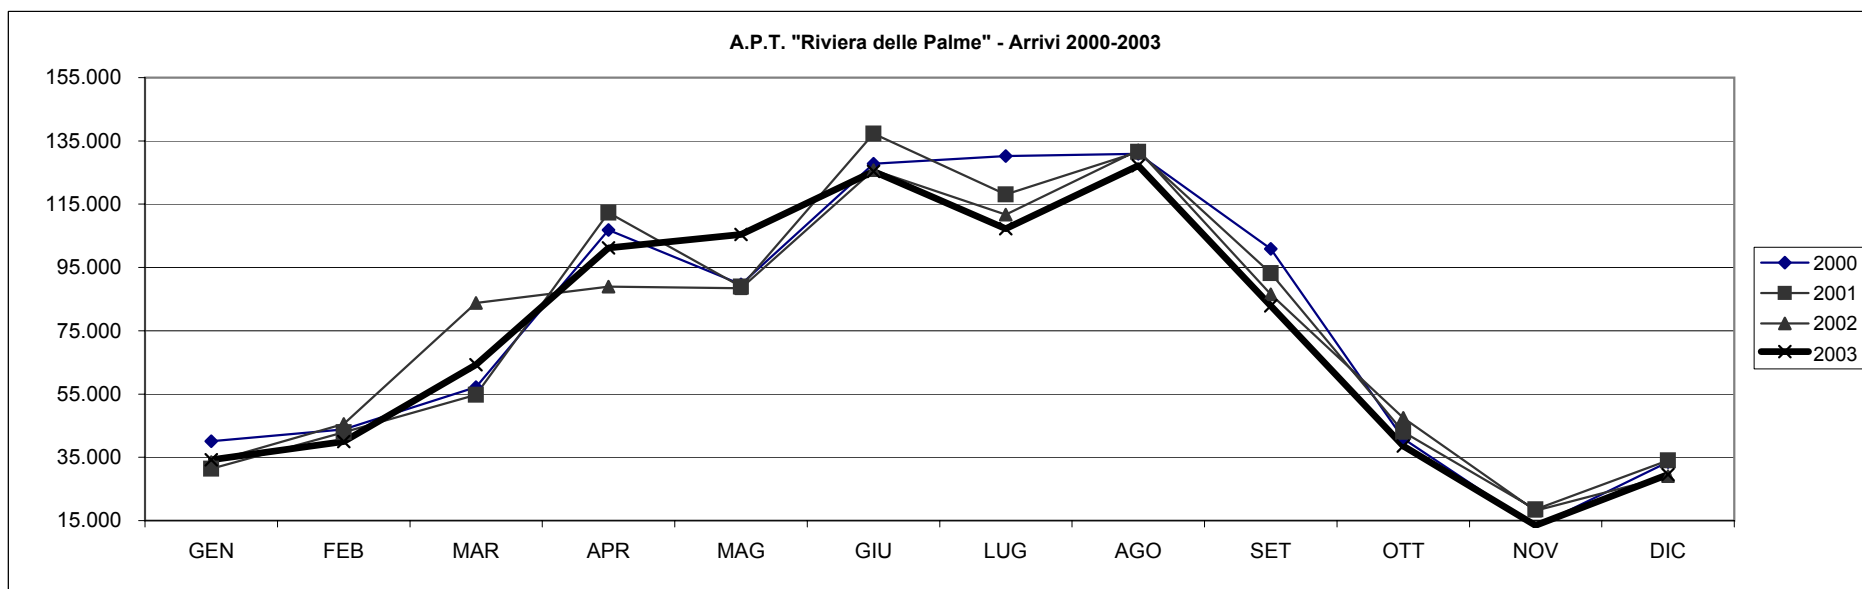

ARRIVI

Stranieri/Italiani

	GEN	FEB	MAR	APR	MAG	GIU	LUG	AGO	SET	OTT	NOV	DIC	TOTALI
1995	45.780	41.603	51.690	116.514	84.883	113.981	132.390	135.054	85.320	45.330	17.580	38.593	908.718
1996	37.314	42.244	54.728	105.823	81.619	132.297	115.338	141.958	82.905	40.760	17.703	33.498	886.187
1997	32.634	44.959	90.194	88.748	103.012	113.824	118.441	149.262	93.040	42.129	16.423	35.499	928.165
1998	39.812	47.069	58.327	105.909	101.471	126.879	122.684	148.741	92.253	42.462	15.453	38.282	939.342
1999	38.084	42.731	62.622	100.822	110.025	125.118	131.614	138.296	88.580	43.590	14.943	32.375	928.800
2000	40.125	43.846	57.161	106.869	89.690	127.746	130.266	130.958	100.911	40.929	13.089	33.543	915.133
2001	31.370	42.949	54.801	112.271	88.932	137.297	118.116	131.504	93.211	43.034	18.576	33.994	906.055
2002	33.512	45.539	83.833	88.991	88.461	125.729	111.682	131.995	86.490	47.498	18.096	29.050	890.876
2003	34.249	39.936	64.221	101.138	105.406	125.324	107.292	127.152	82.866	38.609	13.435	29.607	869.235