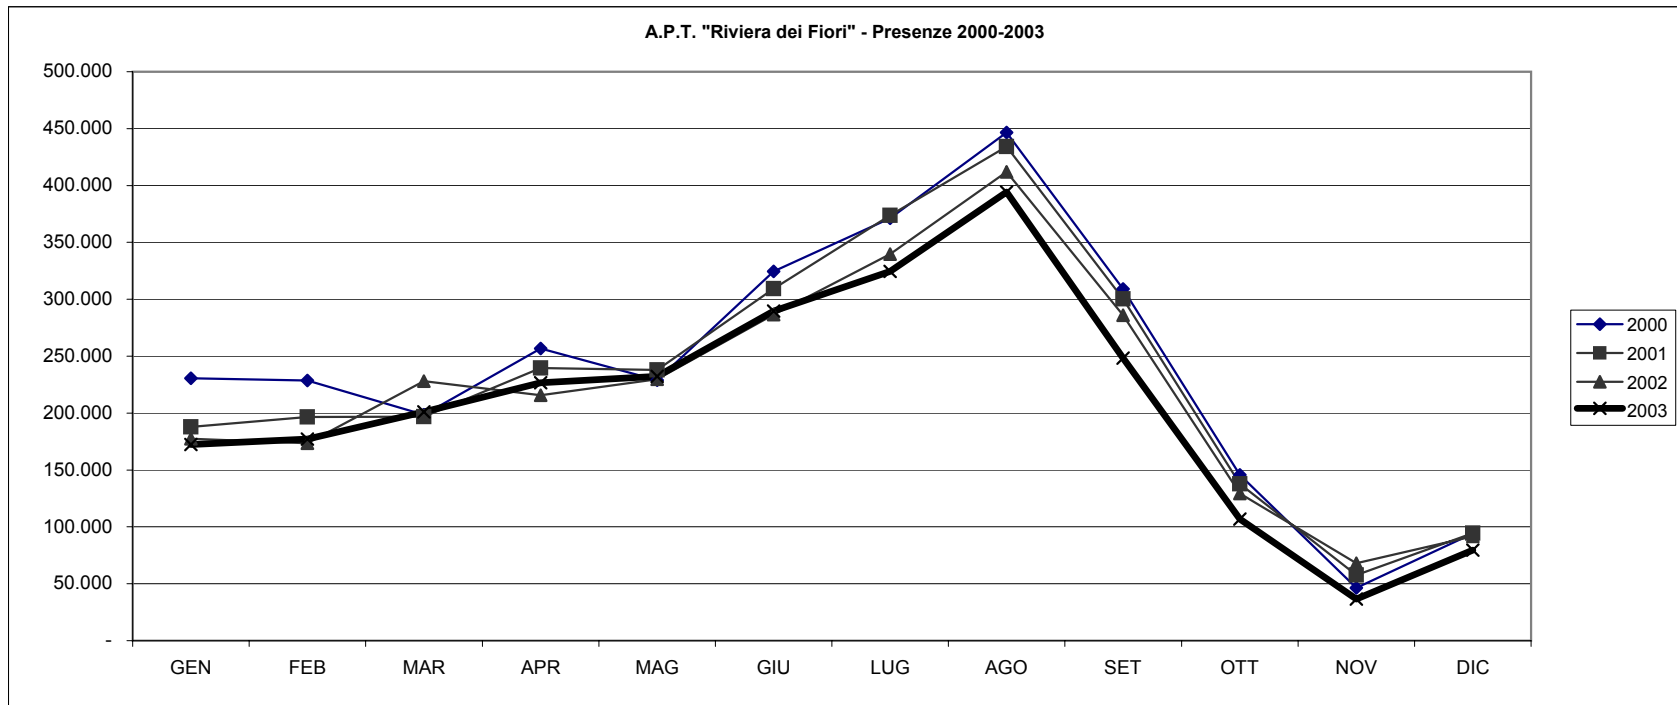

PRESENZE

Stranieri/Italiani

	GEN	FEB	MAR	APR	MAG	GIU	LUG	AGO	SET	OTT	NOV	DIC	TOTALI
1995	269.094	242.145	193.018	274.444	236.237	306.547	386.805	494.617	305.575	151.711	53.274	117.247	3.030.714
1996	235.044	231.257	190.307	248.646	247.634	307.302	381.940	477.018	292.279	132.028	56.241	107.572	2.907.268
1997	219.421	231.430	219.219	219.481	276.952	295.832	371.595	482.782	303.812	129.294	46.426	97.854	2.894.098
1998	236.780	224.656	206.203	242.617	257.250	320.338	375.259	475.304	317.949	135.444	51.222	96.825	2.939.847
1999	226.754	223.334	212.134	232.248	266.017	313.081	389.832	484.260	304.156	142.054	49.661	91.791	2.935.322
2000	230.725	228.686	198.412	256.793	228.981	324.607	371.215	446.444	309.191	145.530	46.424	94.095	2.881.103
2001	187.810	196.564	196.773	239.727	237.847	309.410	373.643	434.287	300.226	137.843	57.607	94.626	2.766.363
2002	177.437	173.604	227.973	215.658	229.636	286.621	339.831	412.014	285.997	129.367	68.110	91.751	2.637.999
2003	172.322	177.083	201.206	226.642	232.359	289.717	324.626	394.169	248.399	106.886	36.574	79.661	2.489.644