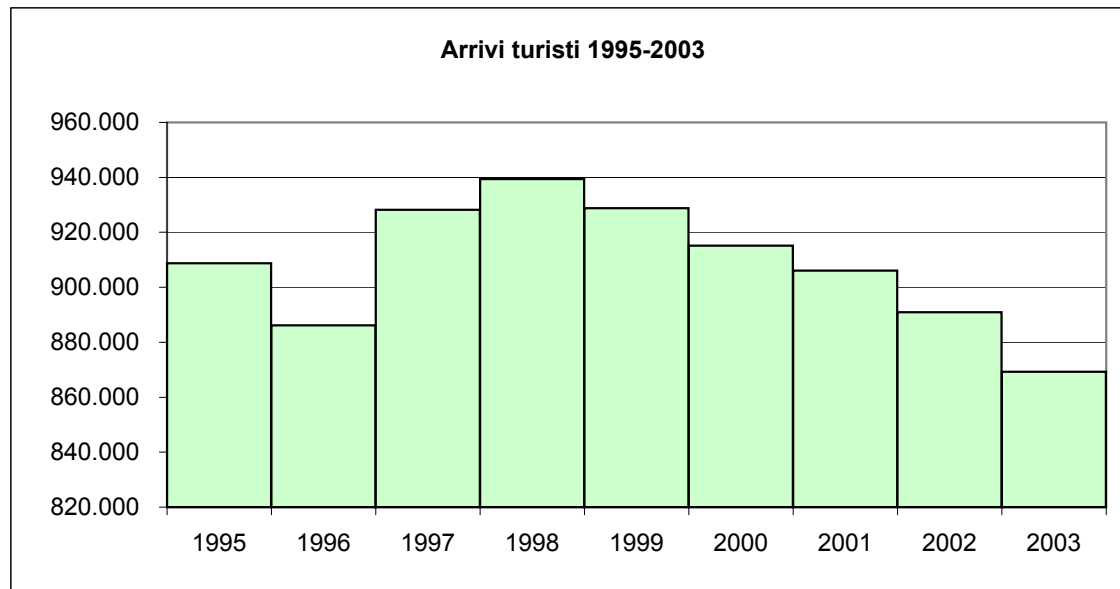

ARRIVI

Stranieri/Italiani

	<i>GEN</i>	<i>FEB</i>	<i>MAR</i>	<i>APR</i>	<i>MAG</i>	<i>GIU</i>	<i>LUG</i>	<i>AGO</i>	<i>SET</i>	<i>OTT</i>	<i>NOV</i>	<i>DIC</i>	<i>TOTALI</i>
1995	29.777	29.702	34.111	45.908	45.772	44.936	45.906	41.458	45.310	51.399	36.875	31.776	482.930
1996	29.146	29.820	34.924	53.754	45.575	45.099	44.735	47.071	47.348	51.222	40.190	29.619	498.503
1997	28.278	30.587	42.275	47.648	53.012	47.650	48.393	51.144	50.598	50.649	36.116	30.308	516.658
1998	29.277	32.112	38.364	52.248	56.721	47.629	49.713	53.665	51.244	53.065	40.668	32.573	537.279
1999	31.319	33.260	40.773	50.101	56.042	51.125	54.449	57.017	56.518	58.969	38.704	31.485	559.762
2000	32.046	37.524	44.336	57.695	56.186	58.399	55.671	56.995	57.662	61.321	46.494	34.573	598.902
2001	31.506	39.187	42.212	62.908	62.873	62.721	52.225	55.036	57.116	58.127	46.123	37.468	607.502
2002	34.279	38.935	50.408	52.978	58.791	54.493	58.744	60.669	56.252	60.032	49.099	35.410	610.090
2003	36.877	37.847	45.136	57.000	60.675	59.898	57.866	59.162	58.698	63.495	43.286	39.497	619.437