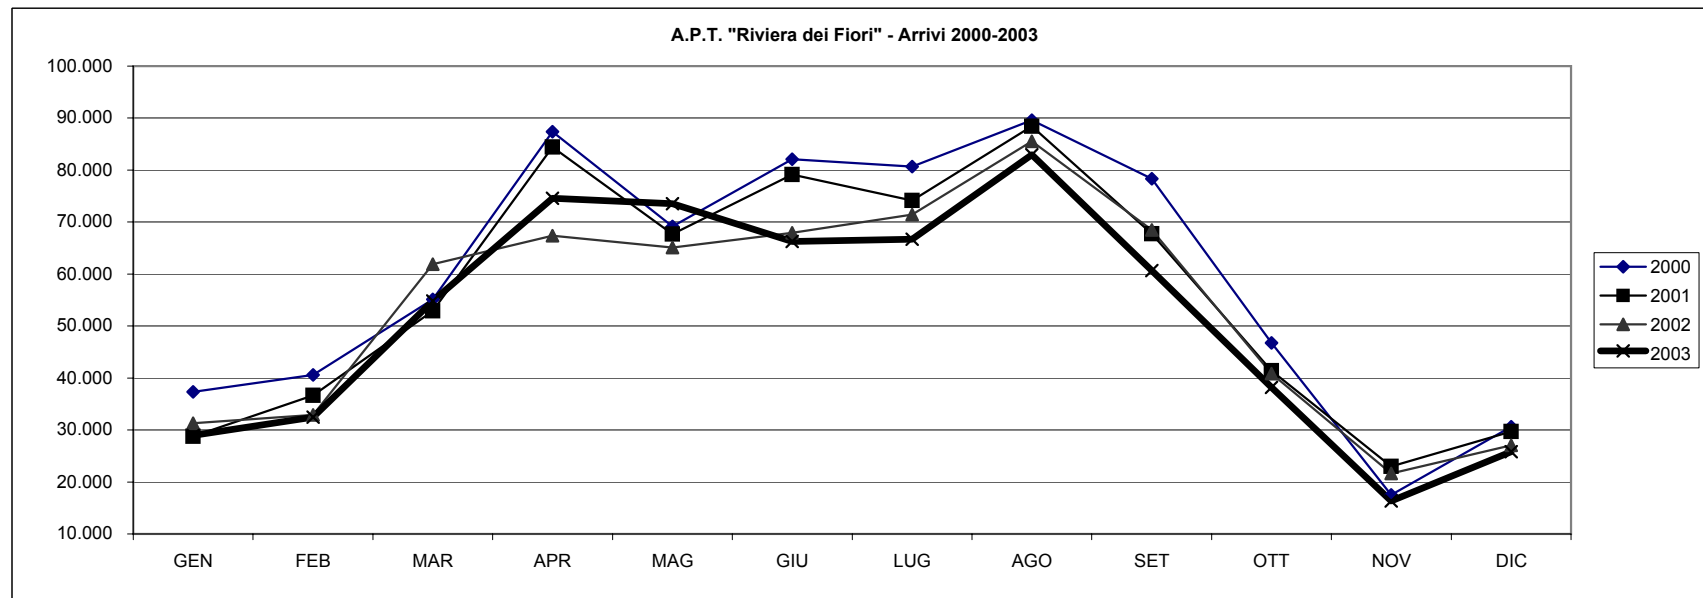

ARRIVIStranieri/Italiani

	GEN	FEB	MAR	APR	MAG	GIU	LUG	AGO	SET	OTT	NOV	DIC	TOTALI
1995	39.536	38.866	49.615	98.437	68.217	76.106	81.260	93.004	77.236	47.342	19.732	33.454	722.805
1996	31.349	38.242	52.211	82.051	71.625	75.801	71.963	93.198	69.703	42.365	21.257	28.019	677.784
1997	36.084	39.466	63.084	75.199	82.415	68.762	72.442	85.527	69.466	46.465	18.985	30.452	688.347
1998	37.972	39.479	53.112	85.286	79.393	70.940	73.076	94.418	72.471	42.897	19.144	31.065	699.253
1999	36.101	39.398	53.514	80.635	83.430	72.171	81.034	96.674	70.863	48.497	19.043	27.557	708.917
2000	37.342	40.581	55.142	87.360	69.152	82.080	80.640	89.601	78.327	46.759	17.496	30.605	715.085
2001	28.778	36.676	52.877	84.415	67.654	79.132	74.119	88.438	67.723	41.405	22.968	29.694	673.879
2002	31.320	32.897	61.903	67.376	65.092	67.935	71.411	85.518	68.456	40.845	21.650	27.064	641.467
2003	28.980	32.468	54.804	74.564	73.556	66.268	66.722	82.964	60.664	38.194	16.317	25.805	621.306